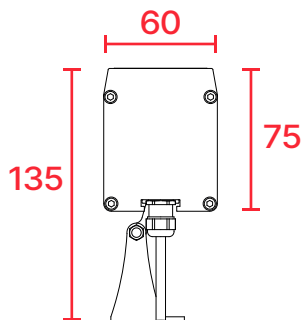

Technical Specifications

General

Control	DALI or ON-OFF
Color Depth	256

Physical

Size	(A*) x 60mm x 75mm
Body	Aluminium Extrusion
Connections	IP67 Connector
Working Temperature	-25°C ~ +50°C
Protection Class	IP67

* Product lengths may vary. For details, see the technical drawing section.

Optical

Luminous Flux	(*) 2160lm, 4320lm, 6480lm, 8640lm
Beam Angle	10°, 25°, 45°, 60°, 10°x35°, 10°x60°

* Lumen values are given for Wash X 030, Wash X 060, Wash X 090 and Wash X 120, respectively.

Without antiglare

All dimensions are in millimeters

Accessories

Connection Accessories

Extension cable

Input cable

Mounting Accessories

Mounting bracket