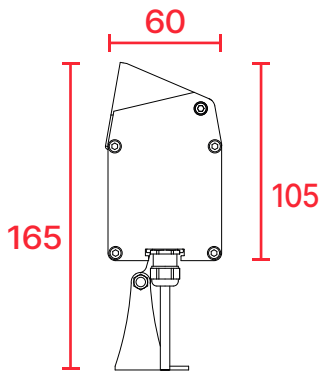

Options

With antiglare