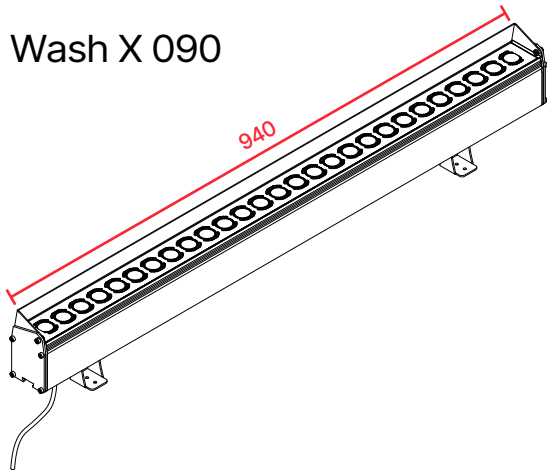

* Product lengths may vary. For details, see the technical drawing section.

Optical

Luminous Flux	(*) 2160lm, 4320lm, 6480lm, 8640lm
Beam Angle	10°, 25°, 45°, 60°, 10°x35°, 10°x60°

* Lumen values are given for Wash X 030, Wash X 060, Wash X 090 and Wash X 120, respectively.

**Effective solution for historical building
lighting with shades of white color**

Technical Drawing

Wash X 030

Wash X 060

Wash X 090

Wash X 120

Options

With antiglare

Without antiglare

All dimensions are in millimeters

Accessories

Connection Accessories

Extension cable

Input cable

Mounting Accessories

Mounting bracket