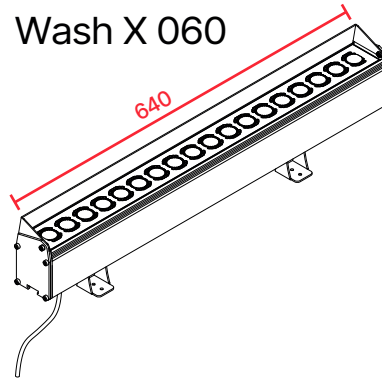

Technical Drawing

Wash X 060

Options

All dimensions are in millimeters