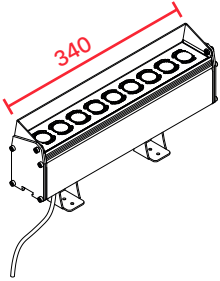

Technical Drawing

Wash X 030