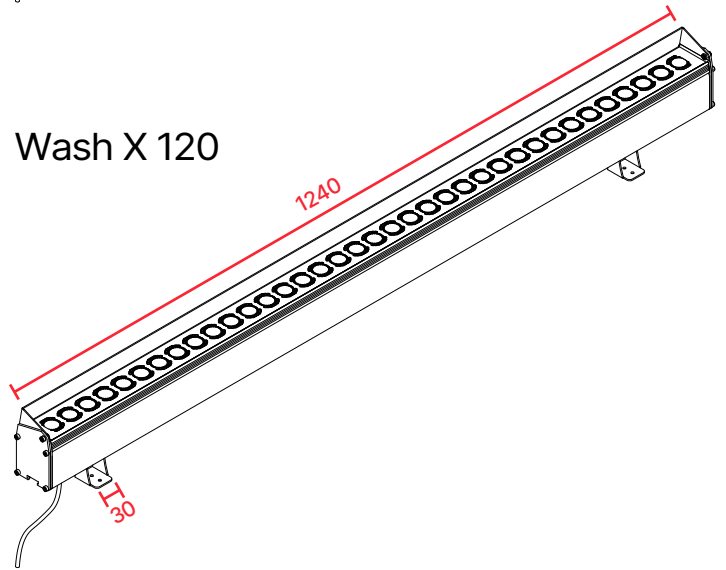

Technical Specifications

General

Control	DALI or ON-OFF
Color Depth	256

Physical

Size	(A*) x 60mm x 75mm
Body	Aluminium Extrusion
Connections	IP67 Connector
Working Temperature	-25°C ~ +50°C
Protection Class	IP67

* Product lengths may vary. For details, see the technical drawing section.

Optical

Luminous Flux	(*) 2160lm, 4320lm, 6480lm, 8640lm
Beam Angle	10°, 25°, 45°, 60°, 10°x35°, 10°x60°

* Lumen values are given for Wash X 030, Wash X 060, Wash X 090 and Wash X 120, respectively.

**Effective solution for historical building
lighting with shades of white color**

Technical Drawing

Wash X 030

Wash X 060

Wash X 090

Wash X 120

Options

With antiglare

Without antiglare

All dimensions are in millimeters

Accessories

Connection Accessories

Extension cable

Input cable

Mounting Accessories

Mounting bracket